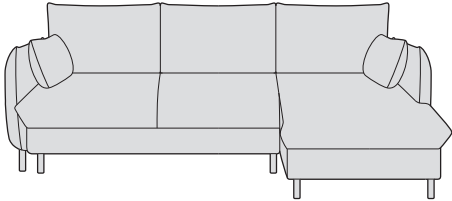

- FINN -

DIMENSIONS:

Chaise Bed
H97 W226 D168cm
Bed dimensions: W140 D193cm

Large Sofabed with Storage
H97 W225 D100cm
Bed dimensions: W145 D194cm

Medium Sofa
H91 W159 D85cm

Chair
H91 W94 D85cm

AVAILABLE FABRICS: