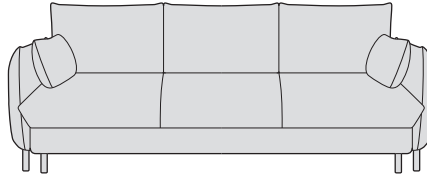

- FINN -

DIMENSIONS:

Chaise Bed
H97 W226 D168cm
Bed dimensions: W140 D193cm

Large Sofabed with Storage
H97 W225 D100cm
Bed dimensions: W145 D194cm

Medium Sofa
H91 W159 D85cm

Chair
H91 W94 D85cm

AVAILABLE FABRICS: