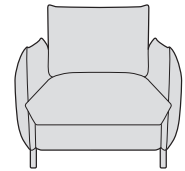

- FINN -

DIMENSIONS:

Chaise Bed
H97 W226 D168cm
Bed dimensions: W140 D193cm

Large Sofabed with Storage
H97 W225 D100cm
Bed dimensions: W145 D194cm

Medium Sofa
H91 W159 D85cm

Chair
H91 W94 D85cm

AVAILABLE FABRICS:

BAND A - KENDAL: Charcoal, Coral, Lagoon, Storm, Yellow.

BAND B - PIERO: Hedgerow, Thunderstorm.

SHETLAND: Dark Grey, Green, Light Grey, Yellow.

ROMA: Millstone, Ocean, Platinum, Sea Mist.

BAND C - PLUSH VELVET: Blue Grass, Blush, Coral, Dark Blue,
Forest Green, Grey, Light Blue, Ochre, Teal.