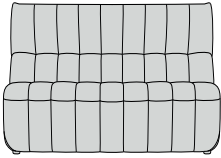

- BELLA -

DIMENSIONS:

2 SEATER:
H92 W142 D102cm

SNUGGLER:
H92 W112 D102cm

CHAISE:
H92 W82 D165cm

CORNER:
H92 W105 D102cm

CHAIR:
H92 W82 D102cm

SWIVEL CHAIR:
H92 W82 D102cm

FOOTSTOOL:
H39 W82 D62cm

AVAILABLE FABRICS:

BAND A - AOSTA - Grey, Ivory, Olive, Orange, Purple, Slate, Teal.

BAND B - ROMA - Mill Stone, Ocean, Platinum, Sea Mist.

SIA - Duck Egg, Grey.

PORTO - Dark Grey, Light Grey.

SHETLAND - Beige, Dark Grey, Green, Light Grey, Yellow.

BAND C - PLUSH VELVET - Blue Grass, Dark Blue, Deep Purple,
Forest Green, Grey, Light Blue, Teal, Yellow.

BELLA CORNER GROUP - Chair, Corner, Snuggler & Chaise