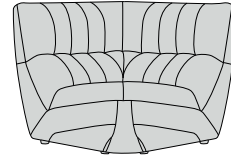

- BELLA -

DIMENSIONS:

2 SEATER:
H92 W142 D102cm

SNUGGLER:
H92 W112 D102cm

CHAISE:
H92 W82 D165cm

CORNER:
H92 W105 D102cm

CHAIR:
H92 W82 D102cm

SWIVEL CHAIR:
H92 W82 D102cm

FOOTSTOOL:
H39 W82 D62cm

AVAILABLE FABRICS:

BAND A - AOSTA - Grey, Ivory, Olive, Orange, Purple, Slate, Teal.

BAND B - ROMA - Mill Stone, Ocean, Platinum, Sea Mist.

SIA - Duck Egg, Grey.

PORTO - Dark Grey, Light Grey.

SHETLAND - Beige, Dark Grey, Green, Light Grey, Yellow.

BAND C - PLUSH VELVET - Blue Grass, Dark Blue, Deep Purple,
Forest Green, Grey, Light Blue, Teal, Yellow.

BELLA CORNER GROUP - Chair, Corner, Snuggler & Chaise