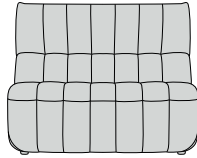

- BELLA -

DIMENSIONS:

2 SEATER:
H92 W142 D102cm

SNUGGLER:
H92 W112 D102cm

CHAISE:
H92 W82 D165cm

CORNER:
H92 W105 D102cm

CHAIR:
H92 W82 D102cm

SWIVEL CHAIR:
H92 W82 D102cm

FOOTSTOOL:
H39 W82 D62cm

AVAILABLE FABRICS:

BAND A - AOSTA - Grey, Ivory, Olive, Orange, Purple, Slate, Teal.

BAND B - ROMA - Mill Stone, Ocean, Platinum, Sea Mist.

SIA - Duck Egg, Grey.

PORTO - Dark Grey, Light Grey.

SHETLAND - Beige, Dark Grey, Green, Light Grey, Yellow.

BAND C - PLUSH VELVET - Blue Grass, Dark Blue, Deep Purple,
Forest Green, Grey, Light Blue, Teal, Yellow.

BELLA CORNER GROUP - Chair, Corner, Snuggler & Chaise