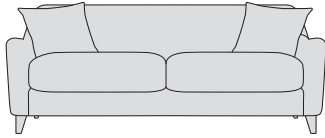

- JOPLIN -

DIMENSIONS:

Large Sofa
H84 W212 D107cm

Medium Sofa
H84 W182 D107cm

Small Sofa
H84 W162 D107cm

Snuggler
H84 W127 D107cm

Armchair
H84 W90 D90cm

Footstool
H33 W128 D70cm

AVAILABLE FABRICS:

BAND B - SHETLAND: Dark Grey, Light Grey, Yellow, Green, Beige
SIA: Grey, Duck Egg.

BAND C - PLUSH VELVET: Teal, Yellow, Dark Blue, Amethyst, Forest Green,
Light Blue, Grey, Blue Grass, Blush.