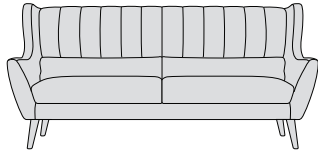

- REBECCA -

DIMENSIONS:

LARGE SOFA:
H107 W197 D90cm

MEDIUM SOFA:
H107 W171 D90cm

SMALL SOFA:
H107 W144 D90cm

SNUGGLER:
H107 W118 D90cm

CHAIR:
H107 W91 D90cm

FOOTSTOOL:
H43 W57 D47cm

AVAILABLE FABRICS:

BAND A - AOSTA - Grey, Ivory, Olive, Orange, Purple, Slate, Teal.

BAND B - PORTO - Dark Grey, Light Grey.

ROMA - Mill Stone, Ocean, Platinum, Sea Mist.

SHETLAND - Beige, Dark Grey, Green, Light Grey, Yellow.

SIA - Duck Egg, Grey.

BAND C - PLUSH VELVET - Blue Grass, Dark Blue, Deep Purple,

Forest Green, Grey, Light Blue, Teal, Yellow.

AVAILABLE WOOD FINISHES:

BEECH: Light or Dark Stain

SIREN FURNITURE LIMITED

HARRINGTON MILLS, LEOPOLD STREET, LONG EATON, NOTTINGHAM, NG10 4QE, UK
Tel: 0044 (0)1159 737070, Fax: 0044 (0)1159 469983, email: sales@sirenfurniture.com