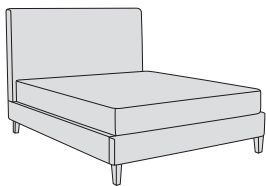

- BONNIE & NINA -

BED STYLES:

Bonnie
Plain Headboard

Nina
Plain Headboard
with Wings

**Bonnie High
Footboard**
Plain Headboard

Nina High Footboard
Plain Headboard
with Wings

**Bonnie Ottoman
Storage**
Plain Headboard

Nina Ottoman Storage
Plain Headboard
with Wings

AVAILABLE FABRICS:

BAND A - LINOSA: Dark Grey, Light Grey.

BAND B - SHETLAND: Dark Grey, Light Grey, Yellow, Green, Beige.

SIA: Grey, Duck Egg.

BAND C - PLUSH VELVET: Teal, Yellow, Dark Blue, Amethyst, Forest Green,
Light Blue, Grey, Blue Grass, Blush.

AVAILABLE WOOD FINISHES:

BEECH: Light or Dark Stain

DIMENSIONS:

SUPER KING - H131 W196 D222cm

KING - H131 W168 D222cm

DOUBLE - H131 W151 D212cm

SINGLE - H131 W106 D212cm

Ottoman Storage available as:
Super King, King and Double only