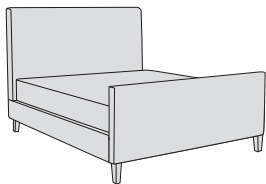

- BONNIE & NINA -

BED STYLES:

Bonnie
Plain Headboard

Nina
Plain Headboard
with Wings

**Bonnie High
Footboard**
Plain Headboard

Nina High Footboard
Plain Headboard
with Wings

**Bonnie Ottoman
Storage**
Plain Headboard

Nina Ottoman Storage
Plain Headboard
with Wings

AVAILABLE FABRICS:

BAND A - LINOSA: Dark Grey, Light Grey.

BAND B - SHETLAND: Dark Grey, Light Grey, Yellow, Green, Beige.

SIA: Grey, Duck Egg.

BAND C - PLUSH VELVET: Teal, Yellow, Dark Blue, Amethyst, Forest Green,
Light Blue, Grey, Blue Grass, Blush.

AVAILABLE WOOD FINISHES:

BEECH: Light or Dark Stain

DIMENSIONS:

SUPER KING - H131 W196 D222cm

KING - H131 W168 D222cm

DOUBLE - H131 W151 D212cm

SINGLE - H131 W106 D212cm

Ottoman Storage available as:
Super King, King and Double only