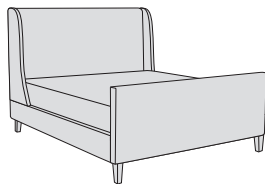

- BONNIE & NINA -

BED STYLES:

Bonnie
Plain Headboard

Nina
Plain Headboard
with Wings

**Bonnie High
Footboard**
Plain Headboard

Nina High Footboard
Plain Headboard
with Wings

**Bonnie Ottoman
Storage**
Plain Headboard

Nina Ottoman Storage
Plain Headboard
with Wings

AVAILABLE FABRICS:

BAND A - LINOSA: Dark Grey, Light Grey.

BAND B - SHETLAND: Dark Grey, Light Grey, Yellow, Green, Beige.

SIA: Grey, Duck Egg.

BAND C - PLUSH VELVET: Teal, Yellow, Dark Blue, Amethyst, Forest Green,
Light Blue, Grey, Blue Grass, Blush.

AVAILABLE WOOD FINISHES:

BEECH: Light or Dark Stain

DIMENSIONS:

SUPER KING - H131 W196 D222cm

KING - H131 W168 D222cm

DOUBLE - H131 W151 D212cm

SINGLE - H131 W106 D212cm

Ottoman Storage available as:
Super King, King and Double only