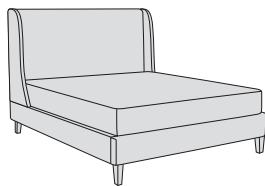

- BONNIE & NINA -

BED STYLES:

Bonnie
Plain Headboard

Nina
Plain Headboard
with Wings

**Bonnie High
Footboard**
Plain Headboard

Nina High Footboard
Plain Headboard
with Wings

**Bonnie Ottoman
Storage**
Plain Headboard

Nina Ottoman Storage
Plain Headboard
with Wings

AVAILABLE FABRICS:

BAND A - LINOSA: Dark Grey, Light Grey.

BAND B - SHETLAND: Dark Grey, Light Grey, Yellow, Green, Beige.

SIA: Grey, Duck Egg.

BAND C - PLUSH VELVET: Teal, Yellow, Dark Blue, Amethyst, Forest Green,
Light Blue, Grey, Blue Grass, Blush.

AVAILABLE WOOD FINISHES:

BEECH: Light or Dark Stain

DIMENSIONS:

SUPER KING - H131 W196 D222cm

KING - H131 W168 D222cm

DOUBLE - H131 W151 D212cm

SINGLE - H131 W106 D212cm

Ottoman Storage available as:
Super King, King and Double only