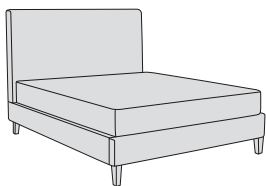

- BONNIE & NINA -

BED STYLES:

Bonnie
Plain Headboard

Nina
Plain Headboard
with Wings

**Bonnie High
Footboard**
Plain Headboard

Nina High Footboard
Plain Headboard
with Wings

**Bonnie Ottoman
Storage**
Plain Headboard

Nina Ottoman Storage
Plain Headboard
with Wings

AVAILABLE FABRICS:

BAND A - LINOSA: Dark Grey, Light Grey.

BAND B - SHETLAND: Dark Grey, Light Grey, Yellow, Green, Beige.

SIA: Grey, Duck Egg.

BAND C - PLUSH VELVET: Teal, Yellow, Dark Blue, Amethyst, Forest Green,
Light Blue, Grey, Blue Grass, Blush.

AVAILABLE WOOD FINISHES:

BEECH: Light or Dark Stain

DIMENSIONS:

SUPER KING - H131 W198 D222cm

KING - H131 W168 D222cm

DOUBLE - H131 W153 D214cm

SINGLE - H131 W108 D214cm

Storage Ottoman available as:
Super King, King and Double only