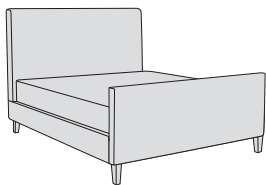

- BONNIE & NINA -

BED STYLES:

Bonnie
Plain Headboard

Nina
Plain Headboard
with Wings

**Bonnie High
Footboard**
Plain Headboard

Nina High Footboard
Plain Headboard
with Wings

**Bonnie Ottoman
Storage**
Plain Headboard

Nina Ottoman Storage
Plain Headboard
with Wings

AVAILABLE FABRICS:

BAND A - LINOSA: Dark Grey, Light Grey.

BAND B - SHETLAND: Dark Grey, Light Grey, Yellow, Green, Beige.

SIA: Grey, Duck Egg.

BAND C - PLUSH VELVET: Teal, Yellow, Dark Blue, Amethyst, Forest Green,
Light Blue, Grey, Blue Grass, Blush.

AVAILABLE WOOD FINISHES:

BEECH: Light or Dark Stain

DIMENSIONS:

SUPER KING - H131 W198 D222cm

KING - H131 W168 D222cm

DOUBLE - H131 W153 D214cm

SINGLE - H131 W108 D214cm

Storage Ottoman available as:
Super King, King and Double only