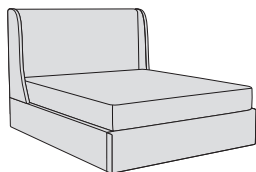

- BONNIE & NINA -

BED STYLES:

Bonnie
Plain Headboard

Nina
Plain Headboard
with Wings

**Bonnie High
Footboard**
Plain Headboard

Nina High Footboard
Plain Headboard
with Wings

**Bonnie Ottoman
Storage**
Plain Headboard

Nina Ottoman Storage
Plain Headboard
with Wings

AVAILABLE FABRICS:

BAND A - LINOSA: Dark Grey, Light Grey.

BAND B - SHETLAND: Dark Grey, Light Grey, Yellow, Green, Beige.

SIA: Grey, Duck Egg.

BAND C - PLUSH VELVET: Teal, Yellow, Dark Blue, Amethyst, Forest Green,
Light Blue, Grey, Blue Grass, Blush.

AVAILABLE WOOD FINISHES:

BEECH: Light or Dark Stain

DIMENSIONS:

SUPER KING - H131 W198 D222cm

KING - H131 W168 D222cm

DOUBLE - H131 W153 D214cm

SINGLE - H131 W108 D214cm

Storage Ottoman available as:
Super King, King and Double only