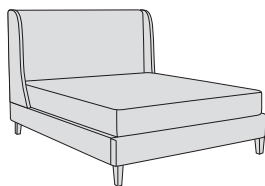

- BONNIE & NINA -

BED STYLES:

Bonnie
Plain Headboard

Nina
Plain Headboard
with Wings

**Bonnie High
Footboard**
Plain Headboard

Nina High Footboard
Plain Headboard
with Wings

**Bonnie Ottoman
Storage**
Plain Headboard

Nina Ottoman Storage
Plain Headboard
with Wings

AVAILABLE FABRICS:

BAND A - LINOSA: Dark Grey, Light Grey.

BAND B - SHETLAND: Dark Grey, Light Grey, Yellow, Green, Beige.

SIA: Grey, Duck Egg.

BAND C - PLUSH VELVET: Teal, Yellow, Dark Blue, Amethyst, Forest Green,
Light Blue, Grey, Blue Grass, Blush.

AVAILABLE WOOD FINISHES:

BEECH: Light or Dark Stain

DIMENSIONS:

SUPER KING - H131 W198 D222cm

KING - H131 W168 D222cm

DOUBLE - H131 W153 D214cm

SINGLE - H131 W108 D214cm

Storage Ottoman available as:
Super King, King and Double only