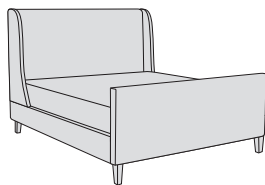

- BONNIE & NINA -

BED STYLES:

Bonnie
Plain Headboard

Nina
Plain Headboard
with Wings

**Bonnie High
Footboard**
Plain Headboard

Nina High Footboard
Plain Headboard
with Wings

**Bonnie Ottoman
Storage**
Plain Headboard

Nina Ottoman Storage
Plain Headboard
with Wings

AVAILABLE FABRICS:

BAND A - LINOSA: Dark Grey, Light Grey.

BAND B - SHETLAND: Dark Grey, Light Grey, Yellow, Green, Beige.

SIA: Grey, Duck Egg.

BAND C - PLUSH VELVET: Teal, Yellow, Dark Blue, Amethyst, Forest Green,
Light Blue, Grey, Blue Grass, Blush.

AVAILABLE WOOD FINISHES:

BEECH: Light or Dark Stain

DIMENSIONS:

SUPER KING - H131 W198 D222cm

KING - H131 W168 D222cm

DOUBLE - H131 W153 D214cm

SINGLE - H131 W108 D214cm

Storage Ottoman available as:
Super King, King and Double only