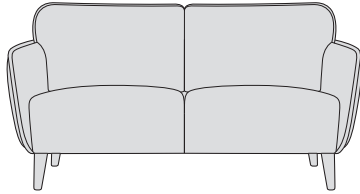

## DIMENSIONS:

**Medium Sofa**  
H86 W169 D89cm

**Small Sofa**  
H86 W149 D89cm

**Chair**  
H86 W79 D89cm

## AVAILABLE WOOD FINISHES:

BEECH: Light or Dark Stain