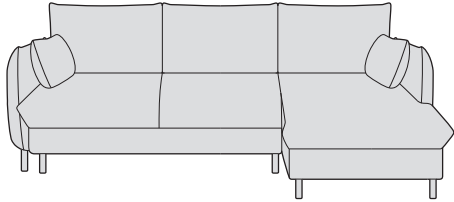

- FINN -

DIMENSIONS:

Chaise Bed
H97 W226 D168cm
Bed dimensions: W140 D193cm

Large Sofabed with Storage
H97 W225 D100cm
Bed dimensions: W145 D194cm

Medium Sofa
H91 W159 D85cm

Chair
H91 W94 D85cm

AVAILABLE FABRICS:

BAND A - KENDAL: Charcoal, Coral, Lagoon, Storm, Yellow.

BAND B - PIERO: Autumn, Hedgerow, Slate, Thunderstorm.
SHETLAND: Dark Grey, Green, Light Grey, Yellow.
ROMA: Millstone, Ocean, Platinum, Sea Mist.