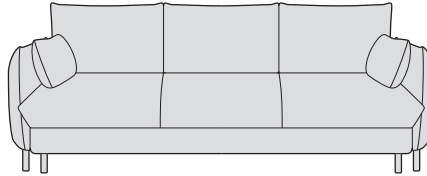

- FINN -

DIMENSIONS:

Chaise Bed
H97 W226 D168cm
Bed dimensions: W140 D193cm

Large Sofabed with Storage
H97 W225 D100cm
Bed dimensions: W145 D194cm

Medium Sofa
H91 W159 D85cm

Chair
H91 W94 D85cm

AVAILABLE FABRICS:

BAND A - KENDAL: Charcoal, Coral, Lagoon, Storm, Yellow.

BAND B - PIERO: Autumn, Hedgerow, Slate, Thunderstorm.
SHETLAND: Dark Grey, Green, Light Grey, Yellow.
ROMA: Millstone, Ocean, Platinum, Sea Mist.