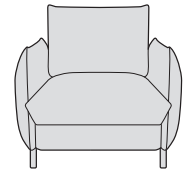

- FINN -

DIMENSIONS:

Chaise Bed
H97 W226 D168cm
Bed dimensions: W140 D193cm

Large Sofabed with Storage
H97 W225 D100cm
Bed dimensions: W145 D194cm

Medium Sofa
H91 W159 D85cm

Chair
H91 W94 D85cm

AVAILABLE FABRICS:

BAND A - KENDAL: Charcoal, Coral, Lagoon, Storm, Yellow.

BAND B - PIERO: Autumn, Hedgerow, Slate, Thunderstorm.
SHETLAND: Dark Grey, Green, Light Grey, Yellow.
ROMA: Millstone, Ocean, Platinum, Sea Mist.