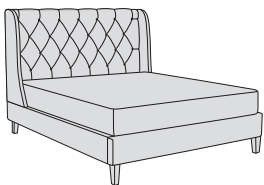

## BED STYLES:

**Joni**

Buttoned Headboard  
with Wings

**Ella**

Buttoned Headboard

**Joni High Footboard**

Buttoned Headboard  
with Wings

**Ella High Footboard**

Buttoned Headboard

**Joni Storage Ottoman**

Buttoned Headboard  
with Wings

**Ella Storage Ottoman**

Buttoned Headboard

## DIMENSIONS:

SUPER KING - H131 W196 D222cm

KING - H131 W168 D222cm

DOUBLE - H131 W151 D212cm

SINGLE - H131 W106 D212cm

Ottoman Storage available as:  
Super King, King and Double only