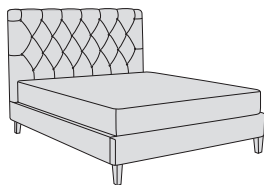

## BED STYLES:

**Joni**

Buttoned Headboard  
with Wings

**Ella**

Buttoned Headboard

**Joni High Footboard**

Buttoned Headboard  
with Wings

**Ella High Footboard**

Buttoned Headboard

**Joni Storage Ottoman**

Buttoned Headboard  
with Wings

**Ella Storage Ottoman**

Buttoned Headboard

## DIMENSIONS:

SUPER KING - H131 W196 D222cm

KING - H131 W168 D222cm

DOUBLE - H131 W151 D212cm

SINGLE - H131 W106 D212cm

Ottoman Storage available as:  
Super King, King and Double only