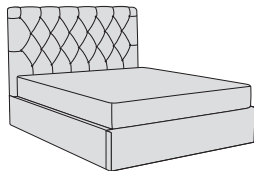

## BED STYLES:

**Joni**

Buttoned Headboard  
with Wings

**Ella**

Buttoned Headboard

**Joni High Footboard**

Buttoned Headboard  
with Wings

**Ella High Footboard**

Buttoned Headboard

**Joni Storage Ottoman**

Buttoned Headboard  
with Wings

**Ella Storage Ottoman**

Buttoned Headboard

## DIMENSIONS:

SUPER KING - H131 W196 D222cm

KING - H131 W168 D222cm

DOUBLE - H131 W151 D212cm

SINGLE - H131 W106 D212cm

Ottoman Storage available as:  
Super King, King and Double only