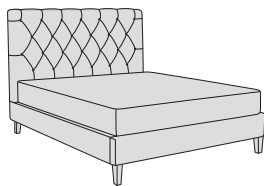

- JONI & ELLA -

BED STYLES:

Joni

Buttoned Headboard
with Wings

Ella

Buttoned Headboard

Joni High Footboard

Buttoned Headboard
with Wings

Ella High Footboard

Buttoned Headboard

Joni Storage Ottoman

Buttoned Headboard
with Wings

Ella Storage Ottoman

Buttoned Headboard

AVAILABLE FABRICS:

BAND A - LINOSA: Dark Grey, Light Grey.

BEECH: Light or Dark Stain

DIMENSIONS:

SUPER KING - H131 W198 D222cm

KING - H131 W168 D222cm

DOUBLE - H131 W153 D214cm

SINGLE - H131 W108 D214cm

Storage Ottoman available as:
Super King, King and Double only