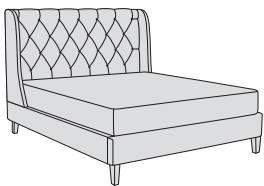

- JONI & ELLA -

BED STYLES:

Joni

Buttoned Headboard
with Wings

Ella

Buttoned Headboard

Joni High Footboard

Buttoned Headboard
with Wings

Ella High Footboard

Buttoned Headboard

Joni Storage Ottoman

Buttoned Headboard
with Wings

Ella Storage Ottoman

Buttoned Headboard

AVAILABLE FABRICS:

BAND A - LINOSA: Dark Grey, Light Grey.

BEECH: Light or Dark Stain

DIMENSIONS:

SUPER KING - H131 W198 D222cm

KING - H131 W168 D222cm

DOUBLE - H131 W153 D214cm

SINGLE - H131 W108 D214cm

Storage Ottoman available as:
Super King, King and Double only