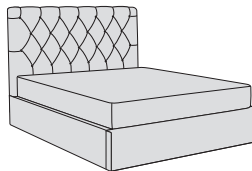

- JONI & ELLA -

BED STYLES:

Joni

Buttoned Headboard
with Wings

Ella

Buttoned Headboard

Joni High Footboard

Buttoned Headboard
with Wings

Ella High Footboard

Buttoned Headboard

Joni Storage Ottoman

Buttoned Headboard
with Wings

Ella Storage Ottoman

Buttoned Headboard

AVAILABLE FABRICS:

BAND A - LINOSA: Dark Grey, Light Grey.

BEECH: Light or Dark Stain

DIMENSIONS:

SUPER KING - H131 W198 D222cm

KING - H131 W168 D222cm

DOUBLE - H131 W153 D214cm

SINGLE - H131 W108 D214cm

Storage Ottoman available as:
Super King, King and Double only