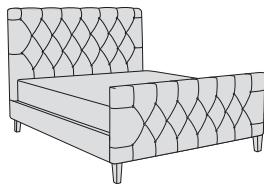

- JONI & ELLA -

BED STYLES:

Joni

Buttoned Headboard
with Wings

Ella

Buttoned Headboard

Joni High Footboard

Buttoned Headboard
with Wings

Ella High Footboard

Buttoned Headboard

Joni Storage Ottoman

Buttoned Headboard
with Wings

Ella Storage Ottoman

Buttoned Headboard

AVAILABLE FABRICS:

BAND A - LINOSA: Dark Grey, Light Grey.

BEECH: Light or Dark Stain

DIMENSIONS:

SUPER KING - H131 W198 D222cm

KING - H131 W168 D222cm

DOUBLE - H131 W153 D214cm

SINGLE - H131 W108 D214cm

Storage Ottoman available as:
Super King, King and Double only