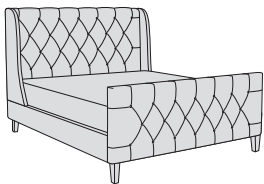

- JONI & ELLA -

BED STYLES:

Joni

Buttoned Headboard
with Wings

Ella

Buttoned Headboard

Joni High Footboard

Buttoned Headboard
with Wings

Ella High Footboard

Buttoned Headboard

Joni Storage Ottoman

Buttoned Headboard
with Wings

Ella Storage Ottoman

Buttoned Headboard

AVAILABLE FABRICS:

BAND A - LINOSA: Dark Grey, Light Grey.

BEECH: Light or Dark Stain

DIMENSIONS:

SUPER KING - H131 W198 D222cm

KING - H131 W168 D222cm

DOUBLE - H131 W153 D214cm

SINGLE - H131 W108 D214cm

Storage Ottoman available as:
Super King, King and Double only