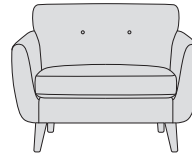

- LENNON -

DIMENSIONS:

Chaise Sofa
H85 W191 D136cm

Large Sofa
H85 W191 D86cm

Medium Sofa
H85 W171 D86cm

Small Sofa
H85 W151 D86cm

Snuggler
H85 W107 D86cm

Chair
H85 W81 D86cm

Footstool
H44 W63 D52cm

AVAILABLE FABRICS:

BAND A - KENDAL: Lagoon, Charcoal, Storm, Coral.

BAND B - SHETLAND: Dark Grey, Light Grey, Yellow, Green, Beige.
ROMA: Ocean, Platinum, Sea Mist, Millstone.

BAND C - PLUSH VELVET: Teal, Yellow, Dark Blue, Amethyst,
Forest Green, Light Blue, Grey, Blue Grass, Blush.