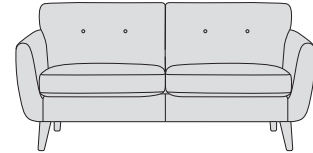

- LENNON -

DIMENSIONS:

Chaise Sofa
H85 W191 D136cm

Large Sofa
H85 W191 D86cm

Medium Sofa
H85 W171 D86cm

Small Sofa
H85 W151 D86cm

Snuggler
H85 W107 D86cm

Chair
H85 W81 D86cm

Footstool
H44 W63 D52cm

AVAILABLE FABRICS:

BAND A - KENDAL: Lagoon, Charcoal, Storm, Coral.

BAND B - SHETLAND: Dark Grey, Light Grey, Yellow, Green, Beige.
ROMA: Ocean, Platinum, Sea Mist, Millstone.

BAND C - PLUSH VELVET: Teal, Yellow, Dark Blue, Amethyst,
Forest Green, Light Blue, Grey, Blue Grass, Blush.