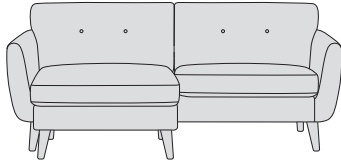

- LENNON -

DIMENSIONS:

Chaise Sofa
H85 W191 D136cm

Large Sofa
H85 W191 D86cm

Medium Sofa
H85 W171 D86cm

Small Sofa
H85 W151 D86cm

Snuggler
H85 W107 D86cm

Chair
H85 W81 D86cm

Footstool
H44 W63 D52cm

AVAILABLE FABRICS:

BAND A - KENDAL: Lagoon, Charcoal, Storm, Coral.

BAND B - SHETLAND: Dark Grey, Light Grey, Yellow, Green, Beige.
ROMA: Ocean, Platinum, Sea Mist, Millstone.

BAND C - PLUSH VELVET: Teal, Yellow, Dark Blue, Amethyst,
Forest Green, Light Blue, Grey, Blue Grass, Blush.