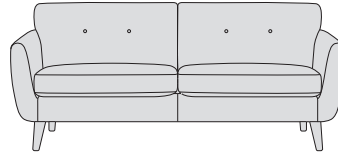

- LENNON -

DIMENSIONS:

Chaise Sofa
H85 W191 D136cm

Large Sofa
H85 W191 D86cm

Medium Sofa
H85 W171 D86cm

Small Sofa
H85 W151 D86cm

Snuggler
H85 W107 D86cm

Chair
H85 W81 D86cm

Footstool
H44 W63 D52cm

AVAILABLE FABRICS:

BAND A - KENDAL: Lagoon, Charcoal, Storm, Coral.

BAND B - SHETLAND: Dark Grey, Light Grey, Yellow, Green, Beige.
ROMA: Ocean, Platinum, Sea Mist, Millstone.

BAND C - PLUSH VELVET: Teal, Yellow, Dark Blue, Amethyst,
Forest Green, Light Blue, Grey, Blue Grass, Blush.