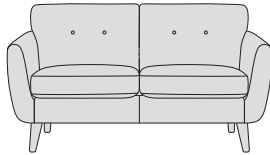

- LENNON -

DIMENSIONS:

Chaise Sofa
H85 W191 D136cm

Large Sofa
H85 W191 D86cm

Medium Sofa
H85 W171 D86cm

Small Sofa
H85 W151 D86cm

Snuggler
H85 W107 D86cm

Chair
H85 W81 D86cm

Footstool
H44 W63 D52cm

AVAILABLE FABRICS:

BAND A - KENDAL: Lagoon, Charcoal, Storm, Coral.

BAND B - SHETLAND: Dark Grey, Light Grey, Yellow, Green, Beige.
ROMA: Ocean, Platinum, Sea Mist, Millstone.

BAND C - PLUSH VELVET: Teal, Yellow, Dark Blue, Amethyst,
Forest Green, Light Blue, Grey, Blue Grass, Blush.