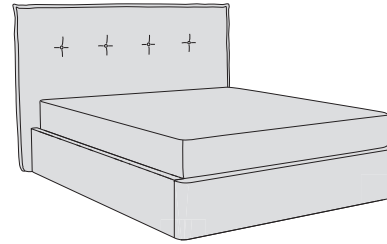

## DIMENSIONS:

**Macy Bed**

**Macy Bed**  
Storage Ottoman

## DIMENSIONS:

SUPER KING - H125 W218 D218cm

KING - H125 W188 D218cm

DOUBLE - H125 W173 D210cm

Storage Ottoman available as:  
Super King, King and Double only