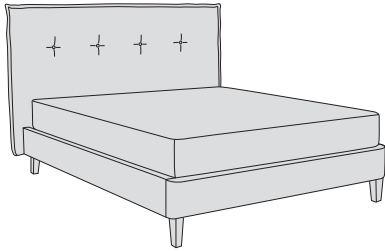

- MACY -

## DIMENSIONS:

**Macy Bed**

**Macy Bed**  
Storage Ottoman

## DIMENSIONS:

SUPER KING - H125 W218 D218cm

KING - H125 W188 D218cm

DOUBLE - H125 W173 D210cm

Storage Ottoman available as:  
Super King, King and Double only