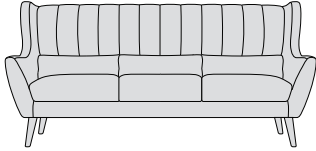

- REBECCA -

DIMENSIONS:

LARGE SOFA:
H107 W197 D90cm

MEDIUM SOFA:
H107 W171 D90cm

SMALL SOFA:
H107 W144 D90cm

SNUGGLER:
H107 W118 D90cm

CHAIR:
H107 W91 D90cm

FOOTSTOOL:
H43 W57 D47cm

AVAILABLE FABRICS:

BAND A - AOSTA - Grey, Ivory, Olive, Orange, Purple, Slate, Teal.

BAND B - PORTO - Dark Grey, Light Grey.

ROMA - Mill Stone, Ocean, Platinum, Sea Mist.

SHETLAND - Beige, Dark Grey, Green, Light Grey, Yellow.

SIA - Duck Egg, Grey.

BAND C - PLUSH VELVET - Blue Grass, Dark Blue, Deep Purple,

Forest Green, Grey, Light Blue, Teal, Yellow.

AVAILABLE WOOD FINISHES:

BEECH: Light or Dark Stain

SIREN FURNITURE LIMITED

HARRINGTON MILLS, LEOPOLD STREET, LONG EATON, NOTTINGHAM, NG10 4QE, UK
Tel: 0044 (0)1159 737070, Fax: 0044 (0)1159 469983, email: sales@sirenfurniture.com