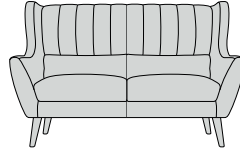

- REBECCA -

DIMENSIONS:

LARGE SOFA:
H107 W197 D90cm

MEDIUM SOFA:
H107 W171 D90cm

SMALL SOFA:
H107 W144 D90cm

SNUGGLER:
H107 W118 D90cm

CHAIR:
H107 W91 D90cm

FOOTSTOOL:
H43 W57 D47cm

AVAILABLE FABRICS:

BAND A - AOSTA - Grey, Ivory, Olive, Orange, Purple, Slate, Teal.

BAND B - PORTO - Dark Grey, Light Grey.

ROMA - Mill Stone, Ocean, Platinum, Sea Mist.

SHETLAND - Beige, Dark Grey, Green, Light Grey, Yellow.

SIA - Duck Egg, Grey.

BAND C - PLUSH VELVET - Blue Grass, Dark Blue, Deep Purple,

Forest Green, Grey, Light Blue, Teal, Yellow.

AVAILABLE WOOD FINISHES:

BEECH: Light or Dark Stain

SIREN FURNITURE LIMITED

HARRINGTON MILLS, LEOPOLD STREET, LONG EATON, NOTTINGHAM, NG10 4QE, UK
Tel: 0044 (0)1159 737070, Fax: 0044 (0)1159 469983, email: sales@sirenfurniture.com