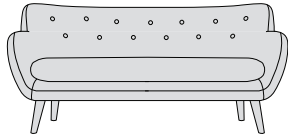

- SAMANTHA -

DIMENSIONS:

LARGE SOFA:
H86 W185 D81cm

MEDIUM SOFA:
H86 W161 D81cm

SMALL SOFA:
H86 W137 D81cm

HIGH BACK CHAIR:
H102 W91 D83cm

CHAIR:
H86 W91 D81cm

FOOTSTOOL:
H47 W60 D42cm

AVAILABLE FABRICS:

BAND A - AOSTA - Grey, Ivory, Olive, Orange, Purple, Slate, Teal.

BAND B - BOTANICAL

PORTO - Dark Grey, Light Grey.

ROMA - Mill Stone, Ocean, Platinum, Sea Mist.

SHETLAND - Beige, Dark Grey, Green, Light Grey, Yellow.

SIA - Duck Egg, Grey.

BAND C - PLUSH VELVET - Blue Grass, Dark Blue, Deep Purple,
Forest Green, Grey, Light Blue, Teal, Yellow.

AVAILABLE WOOD FINISHES:

BEECH: Light or Dark Stain

SIREN FURNITURE LIMITED

HARRINGTON MILLS, LEOPOLD STREET, LONG EATON, NOTTINGHAM, NG10 4QE, UK
Tel: 0044 (0)1159 737070, Fax: 0044 (0)1159 469983, email: sales@sirenfurniture.com