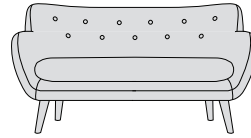

- SAMANTHA -

DIMENSIONS:

LARGE SOFA:
H86 W185 D81cm

MEDIUM SOFA:
H86 W161 D81cm

SMALL SOFA:
H86 W137 D81cm

HIGH BACK CHAIR:
H102 W91 D83cm

CHAIR:
H86 W91 D81cm

FOOTSTOOL:
H47 W60 D42cm

AVAILABLE FABRICS:

BAND A - AOSTA - Grey, Ivory, Olive, Orange, Purple, Slate, Teal.

BAND B - BOTANICAL

PORTO - Dark Grey, Light Grey.

ROMA - Mill Stone, Ocean, Platinum, Sea Mist.

SHETLAND - Beige, Dark Grey, Green, Light Grey, Yellow.

SIA - Duck Egg, Grey.

BAND C - PLUSH VELVET - Blue Grass, Dark Blue, Deep Purple,
Forest Green, Grey, Light Blue, Teal, Yellow.

AVAILABLE WOOD FINISHES:

BEECH: Light or Dark Stain

SIREN FURNITURE LIMITED

HARRINGTON MILLS, LEOPOLD STREET, LONG EATON, NOTTINGHAM, NG10 4QE, UK
Tel: 0044 (0)1159 737070, Fax: 0044 (0)1159 469983, email: sales@sirenfurniture.com