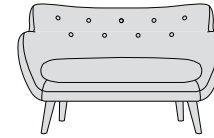

- SAMANTHA -

DIMENSIONS:

LARGE SOFA:
H86 W185 D81cm

MEDIUM SOFA:
H86 W161 D81cm

SMALL SOFA:
H86 W137 D81cm

HIGH BACK CHAIR:
H102 W91 D83cm

CHAIR:
H86 W91 D81cm

FOOTSTOOL:
H47 W60 D42cm

AVAILABLE FABRICS:

BAND A - AOSTA - Grey, Ivory, Olive, Orange, Purple, Slate, Teal.

BAND B - BOTANICAL

PORTO - Dark Grey, Light Grey.

ROMA - Mill Stone, Ocean, Platinum, Sea Mist.

SHETLAND - Beige, Dark Grey, Green, Light Grey, Yellow.