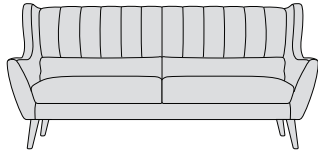

- REBECCA -

DIMENSIONS:

LARGE SOFA:
H107 W197 D90cm

MEDIUM SOFA:
H107 W171 D90cm

SMALL SOFA:
H107 W144 D90cm

SNUGGLER:
H107 W118 D90cm

CHAIR:
H107 W91 D90cm

FOOTSTOOL:
H43 W57 D47cm

AVAILABLE FABRICS:

BAND A - KENDAL: Charcoal, Coral, Lagoon, Storm, Yellow.

BAND B - ROMA: Mill Stone, Ocean, Platinum, Sea Mist.
SHETLAND: Dark Grey, Green, Light Grey, Yellow.
PIERO: Hedgerow, Thunderstorm.