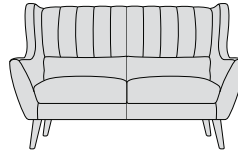

- REBECCA -

DIMENSIONS:

LARGE SOFA:
H107 W197 D90cm

MEDIUM SOFA:
H107 W171 D90cm

SMALL SOFA:
H107 W144 D90cm

SNUGGLER:
H107 W118 D90cm

CHAIR:
H107 W91 D90cm

FOOTSTOOL:
H43 W57 D47cm

AVAILABLE FABRICS:

BAND A - KENDAL: Charcoal, Coral, Lagoon, Storm, Yellow.

BAND B - ROMA: Mill Stone, Ocean, Platinum, Sea Mist.
SHETLAND: Dark Grey, Green, Light Grey, Yellow.
PIERO: Hedgerow, Thunderstorm.