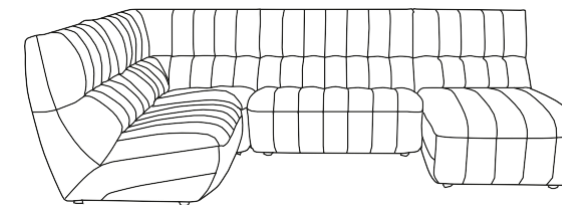

Siren

2 Seater
H92cm W142cm D102cm

Snuggler
H92cm W112cm D102cm

Chaise
H92cm W82cm D165cm

Corner
H92cm W105cm D102cm

Swivel Chair
H92cm W82cm D102cm

Armchair
H92cm W88cm D102cm

Chair
H92cm W82cm D102cm

Footstool
H39cm W82cm D62cm

Corner Group
Chair/Corner/Snuggler/Chaise
H92cm W299cm D165cm

Chaise Group
Snuggler/Chaise
H92cm W194cm D165cm

AVAILABLE FABRICS:

BAND A-KENDAL: Charcoal, Lagoon, Storm, Yellow.