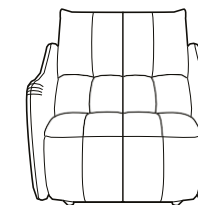

Siren

2 Seater
H92cm W142cm D102cm

Snuggler
H92cm W112cm D102cm

Chaise
H92cm W82cm D165cm

Corner
H92cm W105cm D102cm

Swivel Chair
H92cm W82cm D102cm

Armchair
H92cm W88cm D102cm

Chair
H92cm W82cm D102cm

Footstool
H39cm W82cm D62cm

Corner Group
Chair/Corner/Snuggler/Chaise
H92cm W299cm D165cm

Chaise Group
Snuggler/Chaise
H92cm W194cm D165cm

AVAILABLE FABRICS:

BAND A-KENDAL: Charcoal, Lagoon, Storm, Yellow.