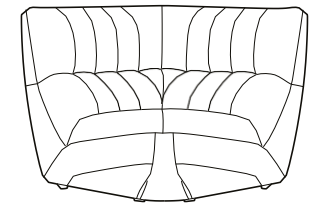

Siren

2 Seater
H92cm W142cm D102cm

Snuggler
H92cm W112cm D102cm

Chaise
H92cm W82cm D165cm

Corner
H92cm W105cm D102cm

Swivel Chair
H92cm W82cm D102cm

Armchair
H92cm W88cm D102cm

Chair
H92cm W82cm D102cm

Footstool
H39cm W82cm D62cm

Corner Group
Chair/Corner/Snuggler/Chaise
H92cm W299cm D165cm

Chaise Group
Snuggler/Chaise
H92cm W194cm D165cm

AVAILABLE FABRICS:

BAND A-KENDAL: Charcoal, Lagoon, Storm, Yellow.