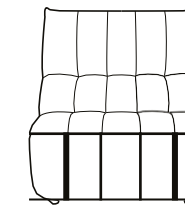

Siren

2 Seater
H92cm W142cm D102cm

Snuggler
H92cm W112cm D102cm

Chaise
H92cm W82cm D165cm

Corner
H92cm W105cm D102cm

Swivel Chair
H92cm W82cm D102cm

Armchair
H92cm W88cm D102cm

Chair
H92cm W82cm D102cm

Footstool
H39cm W82cm D62cm

Corner Group
Chair/Corner/Snuggler/Chaise
H92cm W299cm D165cm

Chaise Group
Snuggler/Chaise
H92cm W194cm D165cm

AVAILABLE FABRICS:

BAND A-KENDAL: Charcoal, Lagoon, Storm, Yellow.