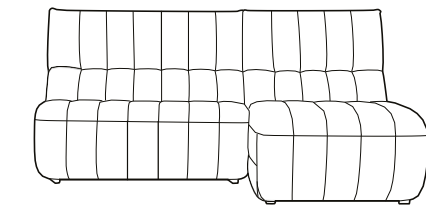

Siren

2 Seater
H92cm W142cm D102cm

Snuggler
H92cm W112cm D102cm

Chaise
H92cm W82cm D165cm

Corner
H92cm W105cm D102cm

Swivel Chair
H92cm W82cm D102cm

Armchair
H92cm W88cm D102cm

Chair
H92cm W82cm D102cm

Footstool
H39cm W82cm D62cm

Corner Group
Chair/Corner/Snuggler/Chaise
H92cm W299cm D165cm

Chaise Group
Snuggler/Chaise
H92cm W194cm D165cm

AVAILABLE FABRICS:

BAND A-KENDAL: Charcoal, Lagoon, Storm, Yellow.