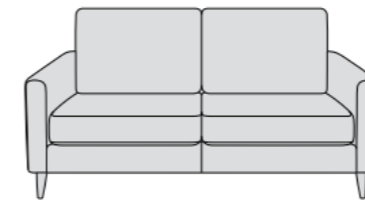

DIMENSIONS:

Large Sofa:
H87 W192 D92cm

Medium Sofa:
H87 W172 D92cm

Small Sofa:
H87 W152 D92cm

Snuggler:
H87 W110 D92cm

Chair:
H87 W96 D92cm

Footstool:
H39 W124 D62cm

AVAILABLE FABRICS:

BAND A -KENDAL: Charcoal, Lagoon, Storm, Yellow.

BAND B -ROMA: Mill Stone, Ocean, Platinum, Sea Mist.

SHETLAND: Dark Grey, Light Grey, Yellow.

PIERO: Hedgerow, Thunderstorm.

BAND C -PLUSH VELVET: Blush, Coral, Dark Blue, Forest Green, Grey, Light Blue, Ochre, Teal.

MANOLO: Cloud, Hydro, Latte, Seaspray, Slate, Spruce

EVEREST: Oatmeal, Steel

HOPSACK: Dove, Midnight, Smoke

TEDDY: Charcoal, Mink

AVAILABLE WOOD FINISHES:

OAK: Light or Dark Stain

FLOYD