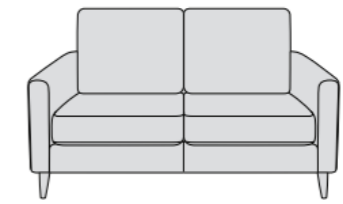

DIMENSIONS:

Large Sofa:
H87 W192 D92cm

Medium Sofa:
H87 W172 D92cm

Small Sofa:
H87 W152 D92cm

Snuggler:
H87 W110 D92cm

Chair:
H87 W96 D92cm

Footstool:
H39 W124 D62cm

AVAILABLE FABRICS:

BAND A -KENDAL: Charcoal, Lagoon, Storm, Yellow.

BAND B -ROMA: Mill Stone, Ocean, Platinum, Sea Mist.

SHETLAND: Dark Grey, Light Grey, Yellow.

PIERO: Hedgerow, Thunderstorm.

BAND C -PLUSH VELVET: Blush, Coral, Dark Blue, Forest Green, Grey, Light Blue, Ochre, Teal.

MANOLO: Cloud, Hydro, Latte, Seaspray, Slate, Spruce

EVEREST: Oatmeal, Steel

HOPSACK: Dove, Midnight, Smoke

TEDDY: Charcoal, Mink

AVAILABLE WOOD FINISHES:

OAK: Light or Dark Stain

FLOYD