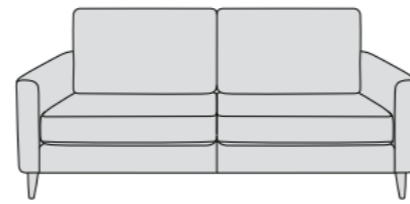

DIMENSIONS:

Large Sofa:
H87 W192 D92cm

Medium Sofa:
H87 W172 D92cm

Small Sofa:
H87 W152 D92cm

Snuggler:
H87 W110 D92cm

Chair:
H87 W96 D92cm

Footstool:
H39 W124 D62cm

AVAILABLE FABRICS:

BAND A -KENDAL: Charcoal, Lagoon, Storm, Yellow.

BAND B -ROMA: Mill Stone, Ocean, Platinum, Sea Mist.

SHETLAND: Dark Grey, Light Grey, Yellow.

PIERO: Hedgerow, Thunderstorm.

BAND C -PLUSH VELVET: Blush, Coral, Dark Blue, Forest Green, Grey, Light Blue, Ochre, Teal.

MANOLO: Cloud, Hydro, Latte, Seaspray, Slate, Spruce

EVEREST: Oatmeal, Steel

HOPSACK: Dove, Midnight, Smoke

TEDDY: Charcoal, Mink

AVAILABLE WOOD FINISHES:

OAK: Light or Dark Stain

FLOYD