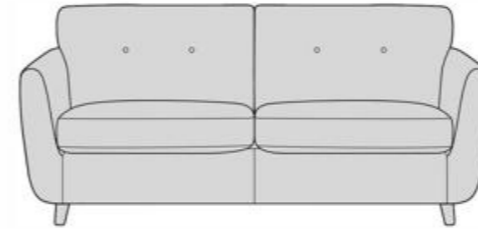

DIMENSIONS:

**Chaise Sofa
(Reversible)**
H85 W191 D150/86cm

**Storage Chaise Bed RHF
(LHF also available)**
H85 W232 D150/86cm

Medium Sofabed
H85 W183 D86cm

Small Sofabed
H85 W163 D86cm

Large Sofa
H85 W191 D86cm

Medium Sofa
H85 W 171 D86cm

Small Sofa
H85 W151 D86cm

Snuggler
H85 W107 D86cm

Chair
H85 W81 D86cm

Footstool
H46 W61 D48cm

AVAILABLE FABRICS:

BAND A -KENDAL: Charcoal, Lagoon, Storm, Yellow.

BAND B -ROMA: Mill Stone, Ocean, Platinum, Sea Mist.