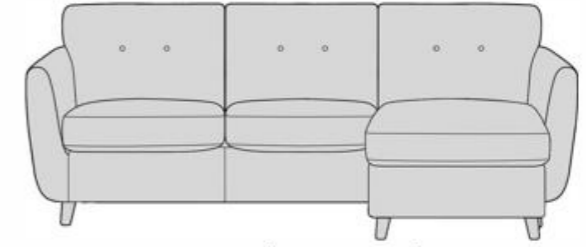

DIMENSIONS:

**Chaise Sofa
(Reversible)**
H85 W191 D150/86cm

**Storage Chaise Bed RHF
(LHF also available)**
H85 W232 D150/86cm

Medium Sofabed
H85 W183 D86cm

Small Sofabed
H85 W163 D86cm

Large Sofa
H85 W191 D86cm

Medium Sofa
H85 W 171 D86cm

Small Sofa
H85 W151 D86cm

Snuggler
H85 W107 D86cm

Chair
H85 W81 D86cm

Footstool
H46 W61 D48cm

AVAILABLE FABRICS:

BAND A -KENDAL: Charcoal, Lagoon, Storm, Yellow.

BAND B -ROMA: Mill Stone, Ocean, Platinum, Sea Mist.