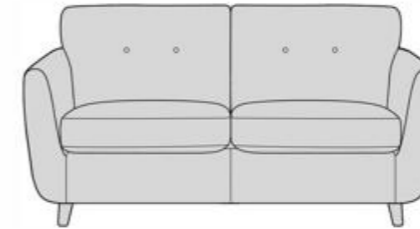

DIMENSIONS:

**Chaise Sofa
(Reversible)**
H85 W191 D150/86cm

**Storage Chaise Bed RHF
(LHF also available)**
H85 W232 D150/86cm

Medium Sofabed
H85 W183 D86cm

Small Sofabed
H85 W163 D86cm

Large Sofa
H85 W191 D86cm

Medium Sofa
H85 W 171 D86cm

Small Sofa
H85 W151 D86cm

Snuggler
H85 W107 D86cm

Chair
H85 W81 D86cm

Footstool
H46 W61 D48cm

AVAILABLE FABRICS:

BAND A -KENDAL: Charcoal, Lagoon, Storm, Yellow.

BAND B -ROMA: Mill Stone, Ocean, Platinum, Sea Mist.