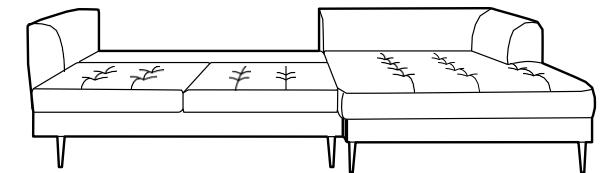

DIMENSIONS:

Armchair
H80 W96 D99cm

LHF Chaise Sofa
H80 W280 D168cm

RHF Chaise Sofa
H80 W280 D168cm

Footstool
H42 W125 D72cm

LHF Chaise Sofabed Storage
H80 W275 D168cm

RHF Chaise Sofabed Storage
H80 W275 D168cm

AVAILABLE FABRICS:

BAND A –KENDAL: Charcoal, Lagoon, Storm, Yellow.

BAND B –ROMA: Mill Stone, Ocean, Platinum, Sea Mist.

SHETLAND: Dark Grey, Light Grey, Yellow.

PIERO: Hedgerow, Thunderstorm.

BAND C –PLUSH VELVET: Blush, Coral, Dark Blue, Forest Green, Grey, Light Blue, Ochre, Teal.