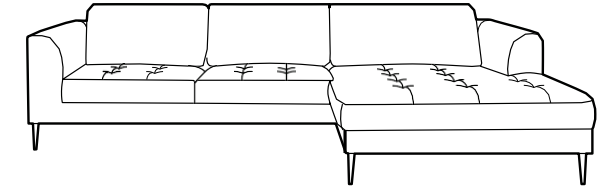

DIMENSIONS:

Armchair
H80 W96 D99cm

LHF Chaise Sofa
H80 W280 D168cm

RHF Chaise Sofa
H80 W280 D168cm

Footstool
H42 W125 D72cm

LHF Chaise Sofabed Storage
H80 W275 D168cm

RHF Chaise Sofabed Storage
H80 W275 D168cm

AVAILABLE FABRICS:

BAND A –KENDAL: Charcoal, Lagoon, Storm, Yellow.

BAND B –ROMA: Mill Stone, Ocean, Platinum, Sea Mist.

SHETLAND: Dark Grey, Light Grey, Yellow.

PIERO: Hedgerow, Thunderstorm.

BAND C –PLUSH VELVET: Blush, Coral, Dark Blue, Forest Green, Grey, Light Blue, Ochre, Teal.