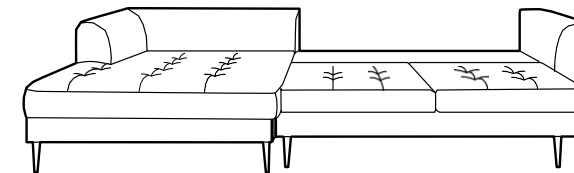

DIMENSIONS:

Armchair
H80 W96 D99cm

LHF Chaise Sofa
H80 W280 D168cm

RHF Chaise Sofa
H80 W280 D168cm

Footstool
H42 W125 D72cm

LHF Chaise Sofabed Storage
H80 W275 D168cm

RHF Chaise Sofabed Storage
H80 W275 D168cm

AVAILABLE FABRICS:

BAND A –KENDAL: Charcoal, Lagoon, Storm, Yellow.

BAND B –ROMA: Mill Stone, Ocean, Platinum, Sea Mist.

SHETLAND: Dark Grey, Light Grey, Yellow.

PIERO: Hedgerow, Thunderstorm.

BAND C –PLUSH VELVET: Blush, Coral, Dark Blue, Forest Green, Grey, Light Blue, Ochre, Teal.