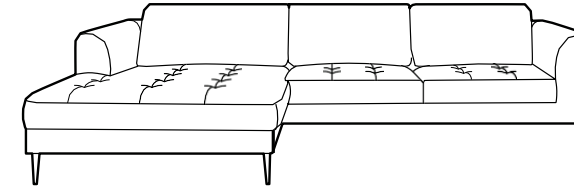

DIMENSIONS:

Armchair
H80 W96 D99cm

LHF Chaise Sofa
H80 W280 D168cm

RHF Chaise Sofa
H80 W280 D168cm

Footstool
H42 W125 D72cm

LHF Chaise Sofabed Storage
H80 W275 D168cm

RHF Chaise Sofabed Storage
H80 W275 D168cm

AVAILABLE FABRICS:

BAND A –KENDAL: Charcoal, Lagoon, Storm, Yellow.

BAND B –ROMA: Mill Stone, Ocean, Platinum, Sea Mist.

SHETLAND: Dark Grey, Light Grey, Yellow.

PIERO: Hedgerow, Thunderstorm.

BAND C –PLUSH VELVET: Blush, Coral, Dark Blue, Forest Green, Grey, Light Blue, Ochre, Teal.