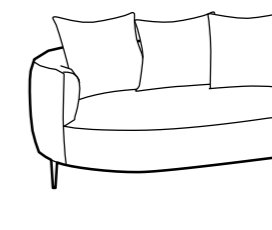

DIMENSIONS:

LHF Curved Chaise
H80 W264 D166cm

RHF Curved Chaise
H80 W264 D166cm

Footstool
H44 W91 D74cm

LHF Chaise
H80 W126 D166cm

RHF Cocoon
H80 W138 D121cm

LHF Cocoon
H80 W138 D121cm

RHF Chaise
H80 W126 D166cm

AVAILABLE FABRICS:

BAND A -KENDAL: Charcoal, Lagoon, Storm, Yellow.

BAND B -ROMA: Mill Stone, Ocean, Platinum, Sea Mist.

SHETLAND: Dark Grey, Light Grey, Yellow.

PIERO: Hedgerow, Thunderstorm.

BAND C -PLUSH VELVET: Blush, Coral, Dark Blue, Forest Green, Grey, Light Blue, Ochre, Teal.

MANOLO: Cloud, Hydro, Latte, Seaspray, Slate, Spruce

EVEREST: Oatmeal, Steel

HOPSACK: Dove, Midnight, Smoke

TEDDY: Charcoal, Mink

AVAILABLE FINISHES:

Black Metal Leg