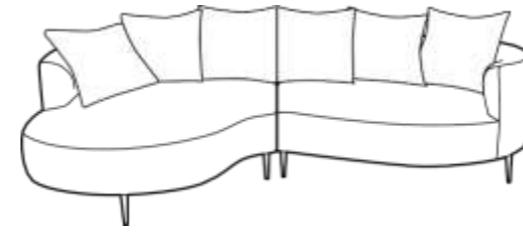

DIMENSIONS:

LHF Curved Chaise
H80 W264 D166cm

RHF Curved Chaise
H80 W264 D166cm

Footstool
H44 W91 D74cm

LHF Chaise
H80 W126 D166cm

RHF Cocoon
H80 W138 D121cm

LHF Cocoon
H80 W138 D121cm

RHF Chaise
H80 W126 D166cm

AVAILABLE FABRICS:

BAND A -KENDAL: Charcoal, Lagoon, Storm, Yellow.

BAND B -ROMA: Mill Stone, Ocean, Platinum, Sea Mist.

SHETLAND: Dark Grey, Light Grey, Yellow.

PIERO: Hedgerow, Thunderstorm.

BAND C -PLUSH VELVET: Blush, Coral, Dark Blue, Forest Green, Grey, Light Blue, Ochre, Teal.