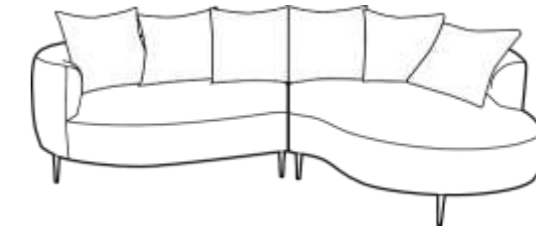

DIMENSIONS:

LHF Curved Chaise
H80 W264 D166cm

RHF Curved Chaise
H80 W264 D166cm

Footstool
H44 W91 D74cm

LHF Chaise
H80 W126 D166cm

RHF Cocoon
H80 W138 D121cm

LHF Cocoon
H80 W138 D121cm

RHF Chaise
H80 W126 D166cm

AVAILABLE FABRICS:

BAND A -KENDAL: Charcoal, Lagoon, Storm, Yellow.

BAND B -ROMA: Mill Stone, Ocean, Platinum, Sea Mist.

SHETLAND: Dark Grey, Light Grey, Yellow.

PIERO: Hedgerow, Thunderstorm.

BAND C -PLUSH VELVET: Blush, Coral, Dark Blue, Forest Green, Grey, Light Blue, Ochre, Teal.