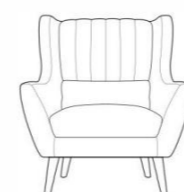

## DIMENSIONS:

**Large Sofa:**  
H107 W197 D90cm

**Medium Sofa:**  
H107 W171 D90cm

**Small Sofa:**  
H107 W144 D90cm

**Snuggler:**  
H107 W118 D90cm

**Chair:**  
H107 W91 D90cm

**Footstool:**  
H43 W57 D47cm

## AVAILABLE FABRICS:

BAND A –KENDAL: Charcoal, Lagoon, Storm, Yellow.

BAND B –ROMA: Mill Stone, Ocean, Platinum, Sea Mist.

SHETLAND: Dark Grey, Light Grey, Yellow.

PIERO: Hedgerow, Thunderstorm.

BAND C –PLUSH VELVET: Blush, Coral, Dark Blue, Forest Green, Grey, Light Blue, Ochre, Teal.