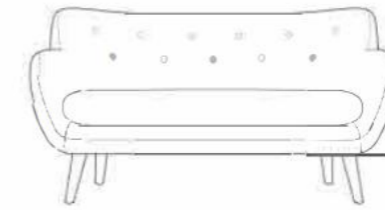

DIMENSIONS:

Large Sofa:
H86 W185 D81cm

Medium Sofa:
H86 W161 D81cm

Small Sofa:
H86 W137 D81cm

High Back Chair:
H102 W91 D83cm

Chair:
H86 W91 D81cm

Footstool:
H46.5 W59 D40.5cm

AVAILABLE FABRICS:

BAND A -KENDAL: Charcoal, Lagoon, Storm, Yellow.

BAND B -ROMA: Mill Stone, Ocean, Platinum, Sea Mist.

SHETLAND: Dark Grey, Light Grey, Yellow.

PIERO: Hedgerow, Thunderstorm.

BAND C -PLUSH VELVET: Blush, Coral, Dark Blue, Forest Green, Grey, Light Blue, Ochre, Teal.

MANOLO: Cloud, Hydro, Latte, Seaspray, Slate, Spruce

EVEREST: Oatmeal, Steel

HOPSACK: Dove, Midnight, Smoke

TEDDY: Charcoal, Mink

AVAILABLE WOOD FINISHES:

OAK: Light or Dark Stain

SAMANTHA