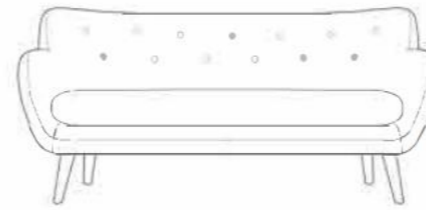

DIMENSIONS:

Large Sofa:
H86 W185 D81cm

Medium Sofa:
H86 W161 D81cm

Small Sofa:
H86 W137 D81cm

High Back Chair:
H102 W91 D83cm

Chair:
H86 W91 D81cm

Footstool:
H46.5 W59 D40.5cm

AVAILABLE FABRICS:

BAND A -KENDAL: Charcoal, Lagoon, Storm, Yellow.

BAND B -ROMA: Mill Stone, Ocean, Platinum, Sea Mist.

SHETLAND: Dark Grey, Light Grey, Yellow.

PIERO: Hedgerow, Thunderstorm.

BAND C -PLUSH VELVET: Blush, Coral, Dark Blue, Forest Green, Grey, Light Blue, Ochre, Teal.

MANOLO: Cloud, Hydro, Latte, Seaspray, Slate, Spruce

EVEREST: Oatmeal, Steel

HOPSACK: Dove, Midnight, Smoke

TEDDY: Charcoal, Mink

AVAILABLE WOOD FINISHES:

OAK: Light or Dark Stain

SAMANTHA