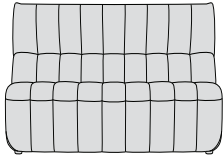

## DIMENSIONS:

**2 SEATER:**  
H92 W142 D102cm

**SNUGGLER:**  
H92 W112 D102cm

**CHAISE:**  
H92 W82 D165cm

**CORNER:**  
H92 W105 D102cm

**CHAIR:**  
H92 W82 D102cm

**SWIVEL CHAIR:**  
H92 W82 D102cm

**FOOTSTOOL:**  
H39 W82 D62cm

## AVAILABLE FABRICS:

BAND A - KENDAL: Charcoal, Coral, Lagoon, Storm, Yellow.

BAND B - ROMA: Mill Stone, Ocean, Platinum, Sea Mist.  
SHETLAND: Dark Grey, Green, Light Grey, Yellow.  
PIERO: Hedgerow, Thunderstorm.