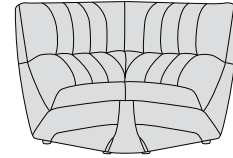

## DIMENSIONS:

**2 SEATER:**  
H92 W142 D102cm

**SNUGGLER:**  
H92 W112 D102cm

**CHAISE:**  
H92 W82 D165cm

**CORNER:**  
H92 W105 D102cm

**CHAIR:**  
H92 W82 D102cm

**SWIVEL CHAIR:**  
H92 W82 D102cm

**FOOTSTOOL:**  
H39 W82 D62cm

## AVAILABLE FABRICS:

BAND A - KENDAL: Charcoal, Coral, Lagoon, Storm, Yellow.

BAND B - ROMA: Mill Stone, Ocean, Platinum, Sea Mist.  
SHETLAND: Dark Grey, Green, Light Grey, Yellow.  
PIERO: Hedgerow, Thunderstorm.