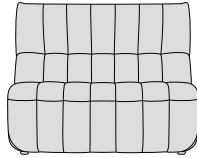

## DIMENSIONS:

**2 SEATER:**  
H92 W142 D102cm

**SNUGGLER:**  
H92 W112 D102cm

**CHAISE:**  
H92 W82 D165cm

**CORNER:**  
H92 W105 D102cm

**CHAIR:**  
H92 W82 D102cm

**SWIVEL CHAIR:**  
H92 W82 D102cm

**FOOTSTOOL:**  
H39 W82 D62cm

## AVAILABLE FABRICS:

BAND A - KENDAL: Charcoal, Coral, Lagoon, Storm, Yellow.

BAND B - ROMA: Mill Stone, Ocean, Platinum, Sea Mist.  
SHETLAND: Dark Grey, Green, Light Grey, Yellow.  
PIERO: Hedgerow, Thunderstorm.