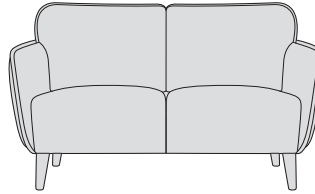

- BOWIE -

DIMENSIONS:

Medium Sofa
H86 W169 D89cm

Small Sofa
H86 W149 D89cm

Chair
H86 W79 D89cm

AVAILABLE FABRICS:

BAND A - KENDAL: Charcoal, Coral, Lagoon, Storm, Yellow.

BAND B - ROMA: Mill Stone, Ocean, Platinum, Sea Mist.
SHETLAND: Dark Grey, Green, Light Grey, Yellow.
PIERO: Hedgerow, Thunderstorm.

BAND C - PLUSH VELVET: Blue Grass, Blush, Coral, Dark Blue,
Forest Green, Grey, Light Blue, Ochre, Teal.

AVAILABLE WOOD FINISHES:

BEECH: Natural or Dark

SIREN FURNITURE LIMITED

HARRINGTON MILLS, LEOPOLD STREET, LONG EATON, NOTTINGHAM, NG10 4QE, UK
Tel: 01159 737070, Fax: 01159 469983, email: sales@sirenfurniture.com