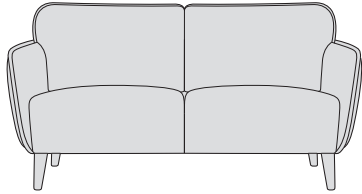

- BOWIE -

DIMENSIONS:

Medium Sofa
H86 W169 D89cm

Small Sofa
H86 W149 D89cm

Chair
H86 W79 D89cm

AVAILABLE FABRICS:

BAND A - KENDAL: Charcoal, Coral, Lagoon, Storm, Yellow.

BAND B - ROMA: Mill Stone, Ocean, Platinum, Sea Mist.
SHETLAND: Dark Grey, Green, Light Grey, Yellow.
PIERO: Hedgerow, Thunderstorm.

BAND C - PLUSH VELVET: Blue Grass, Blush, Coral, Dark Blue,
Forest Green, Grey, Light Blue, Ochre, Teal.

AVAILABLE WOOD FINISHES:

BEECH: Natural or Dark

SIREN FURNITURE LIMITED

HARRINGTON MILLS, LEOPOLD STREET, LONG EATON, NOTTINGHAM, NG10 4QE, UK
Tel: 01159 737070, Fax: 01159 469983, email: sales@sirenfurniture.com