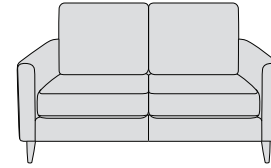

- FLOYD -

DIMENSIONS:

Large Sofa:
H87 W192 D92cm

Medium Sofa:
H87 W172 D92cm

Small Sofa:
H87 W152 D92cm

Snuggler:
H87 W110 D92cm

Chair:
H87 W96 D92cm

Footstool:
H39 W124 D62cm

AVAILABLE FABRICS:

BAND A - KENDAL: Charcoal, Coral, Lagoon, Storm, Yellow.

BAND B - PIERO: Hedgerow, Thunderstorm.
SHETLAND: Dark Grey, Green, Light Grey, Yellow.
ROMA: Millstone, Ocean, Platinum, Sea Mist.