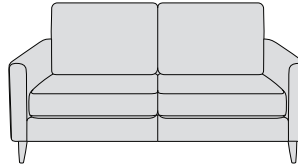

- FLOYD -

DIMENSIONS:

Large Sofa:
H87 W192 D92cm

Medium Sofa:
H87 W172 D92cm

Small Sofa:
H87 W152 D92cm

Snuggler:
H87 W110 D92cm

Chair:
H87 W96 D92cm

Footstool:
H39 W124 D62cm

AVAILABLE FABRICS:

BAND A - KENDAL: Charcoal, Coral, Lagoon, Storm, Yellow.

BAND B - PIERO: Hedgerow, Thunderstorm.
SHETLAND: Dark Grey, Green, Light Grey, Yellow.
ROMA: Millstone, Ocean, Platinum, Sea Mist.