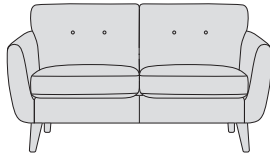

- LENNON -

DIMENSIONS:

Chaise Sofa
H85 W191 D136cm

Large Sofa
H85 W191 D86cm

Medium Sofa
H85 W171 D86cm

Small Sofa
H85 W151 D86cm

Snuggler
H85 W107 D86cm

Chair
H85 W81 D86cm

Footstool
H44 W63 D52cm

AVAILABLE FABRICS:

BAND A - KENDAL: Charcoal, Coral, Lagoon, Storm, Yellow.

BAND B - ROMA: Mill Stone, Ocean, Platinum, Sea Mist.
SHETLAND: Dark Grey, Green, Light Grey, Yellow.
PIERO: Hedgerow, Thunderstorm.