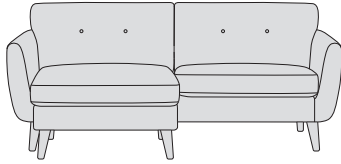

- LENNON -

DIMENSIONS:

Chaise Sofa
H85 W191 D136cm

Large Sofa
H85 W191 D86cm

Medium Sofa
H85 W171 D86cm

Small Sofa
H85 W151 D86cm

Snuggler
H85 W107 D86cm

Chair
H85 W81 D86cm

Footstool
H44 W63 D52cm

AVAILABLE FABRICS:

BAND A - KENDAL: Charcoal, Coral, Lagoon, Storm, Yellow.

BAND B - ROMA: Mill Stone, Ocean, Platinum, Sea Mist.
SHETLAND: Dark Grey, Green, Light Grey, Yellow.
PIERO: Hedgerow, Thunderstorm.