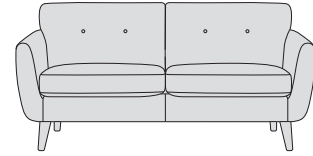

- LENNON -

DIMENSIONS:

Chaise Sofa
H85 W191 D136cm

Large Sofa
H85 W191 D86cm

Medium Sofa
H85 W171 D86cm

Small Sofa
H85 W151 D86cm

Snuggler
H85 W107 D86cm

Chair
H85 W81 D86cm

Footstool
H44 W63 D52cm

AVAILABLE FABRICS:

BAND A - KENDAL: Charcoal, Coral, Lagoon, Storm, Yellow.

BAND B - ROMA: Mill Stone, Ocean, Platinum, Sea Mist.
SHETLAND: Dark Grey, Green, Light Grey, Yellow.
PIERO: Hedgerow, Thunderstorm.