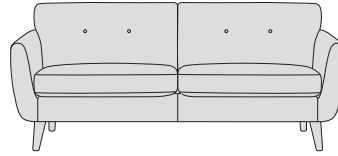

- LENNON -

DIMENSIONS:

Chaise Sofa
H85 W191 D136cm

Large Sofa
H85 W191 D86cm

Medium Sofa
H85 W171 D86cm

Small Sofa
H85 W151 D86cm

Snuggler
H85 W107 D86cm

Chair
H85 W81 D86cm

Footstool
H44 W63 D52cm

AVAILABLE FABRICS:

BAND A - KENDAL: Charcoal, Coral, Lagoon, Storm, Yellow.

BAND B - ROMA: Mill Stone, Ocean, Platinum, Sea Mist.
SHETLAND: Dark Grey, Green, Light Grey, Yellow.
PIERO: Hedgerow, Thunderstorm.