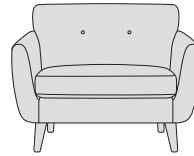

- LENNON -

DIMENSIONS:

Chaise Sofa
H85 W191 D136cm

Large Sofa
H85 W191 D86cm

Medium Sofa
H85 W171 D86cm

Small Sofa
H85 W151 D86cm

Snuggler
H85 W107 D86cm

Chair
H85 W81 D86cm

Footstool
H44 W63 D52cm

AVAILABLE FABRICS:

BAND A - KENDAL: Charcoal, Coral, Lagoon, Storm, Yellow.

BAND B - ROMA: Mill Stone, Ocean, Platinum, Sea Mist.
SHETLAND: Dark Grey, Green, Light Grey, Yellow.
PIERO: Hedgerow, Thunderstorm.